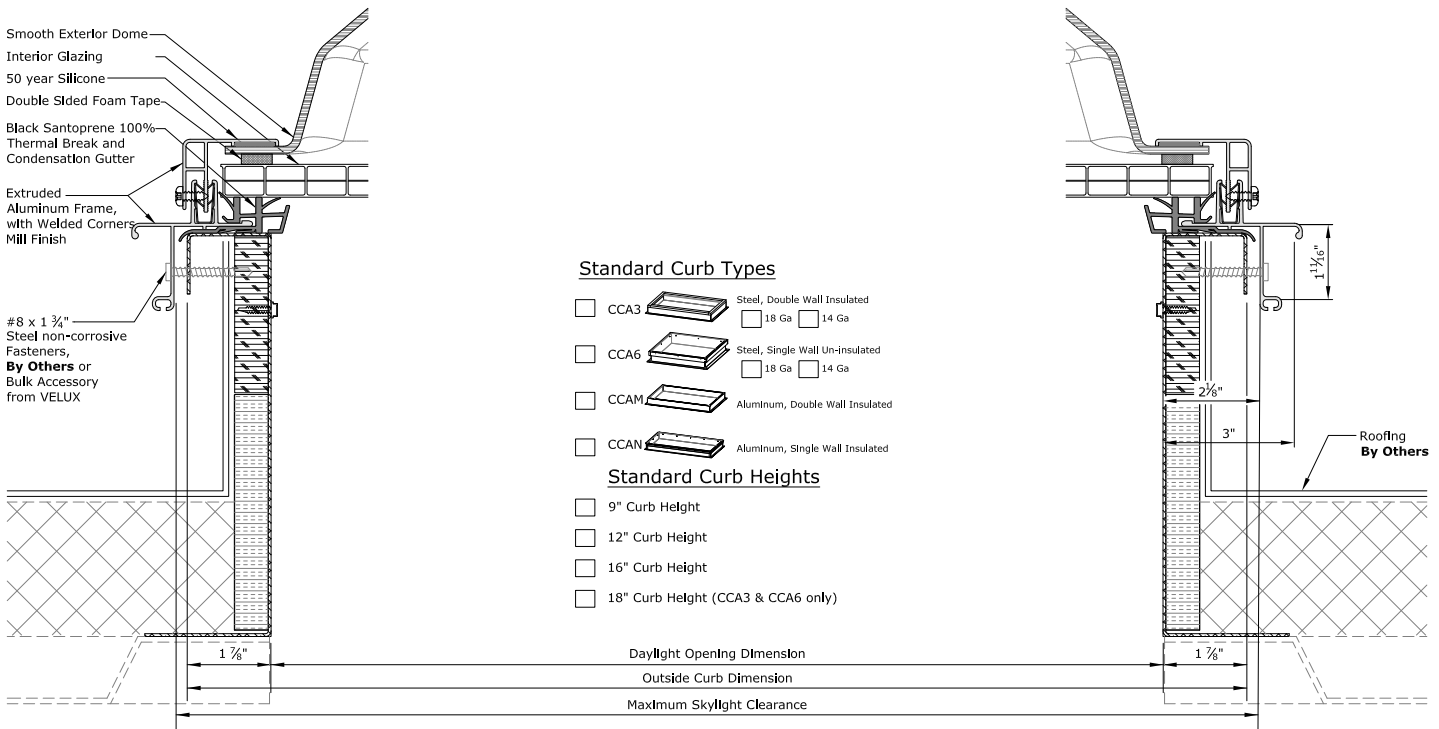

# Energy Series Dynamic Dome Skylight

# VELUX Energy Series Dynamic Dome Skylight sizes

## Commercial Dome Curb Mount Skylights

Model Size	Maximum skylight clearance dimensions	Outside curb dimensions	Daylight opening dimensions
2448	28 1/4 x 52 1/4	27" x 51"	24" x 48"
2496	28 1/4 x 100 1/4	27" x 99"	24" x 96"
2412	28 1/4 x 124 1/4	27" x 123"	24" x 120"
3636	40 1/4 x 40 1/4	39" x 39"	36" x 36"
3660	40 1/4 x 64 1/4	39" x 63"	36" x 60"
3672	40 1/4 x 76 1/4	39" x 75"	36" x 72"
3696	40 1/4 x 100 1/4	39" x 99"	36" x 96"
3612	40 1/4 x 124 1/4	39" x 123"	36" x 120"
4848	52 1/4 x 52 1/4	51" x 51"	48" x 48"
4860	52 1/4 x 64 1/4	51" x 63"	48" x 60"
4872	52 1/4 x 76 1/4	51" x 75"	48" x 72"
4896	52 1/4 x 100 1/4	51" x 99"	48" x 96"
4812	52 1/4 x 124 1/4	51" x 123"	48" x 120"
6060	64 1/4 x 64 1/4	63" x 63"	60" x 60"
6072	64 1/4 x 76 1/4	63" x 75"	60" x 72"
6096	64 1/4 x 100 1/4	63" x 99"	60" x 96"
6012	64 1/4 x 124 1/4	63" x 123"	60" x 120"
7272	76 1/4 x 76 1/4	75" x 75"	72" x 72"

\*6'x6' sizes are manufactured with a smooth inner dome and have slightly different performance values.

\*\*Other glazing configurations and performance values are available.